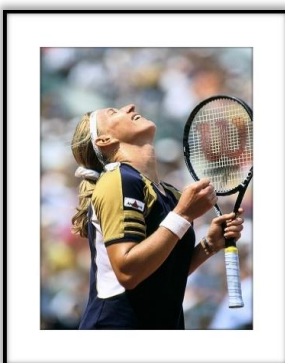

Steffi Graf, Roland-Garros 1999

© DR / FFT

Format

Cadre aluminium noir mat 50 x 70 cm

Tirage argentique 40 x 60 cm

Aluminum frame 50 x 70 cm and silver print 40 x 60 cm

Prix (Price) = 259 € TTC

Commander

Les commandes seront à retirer à l'hôtel
Molitor à la fin de l'exposition.
(Orders are to be picked up at the Hotel
Molitor at the end of the exhibition).